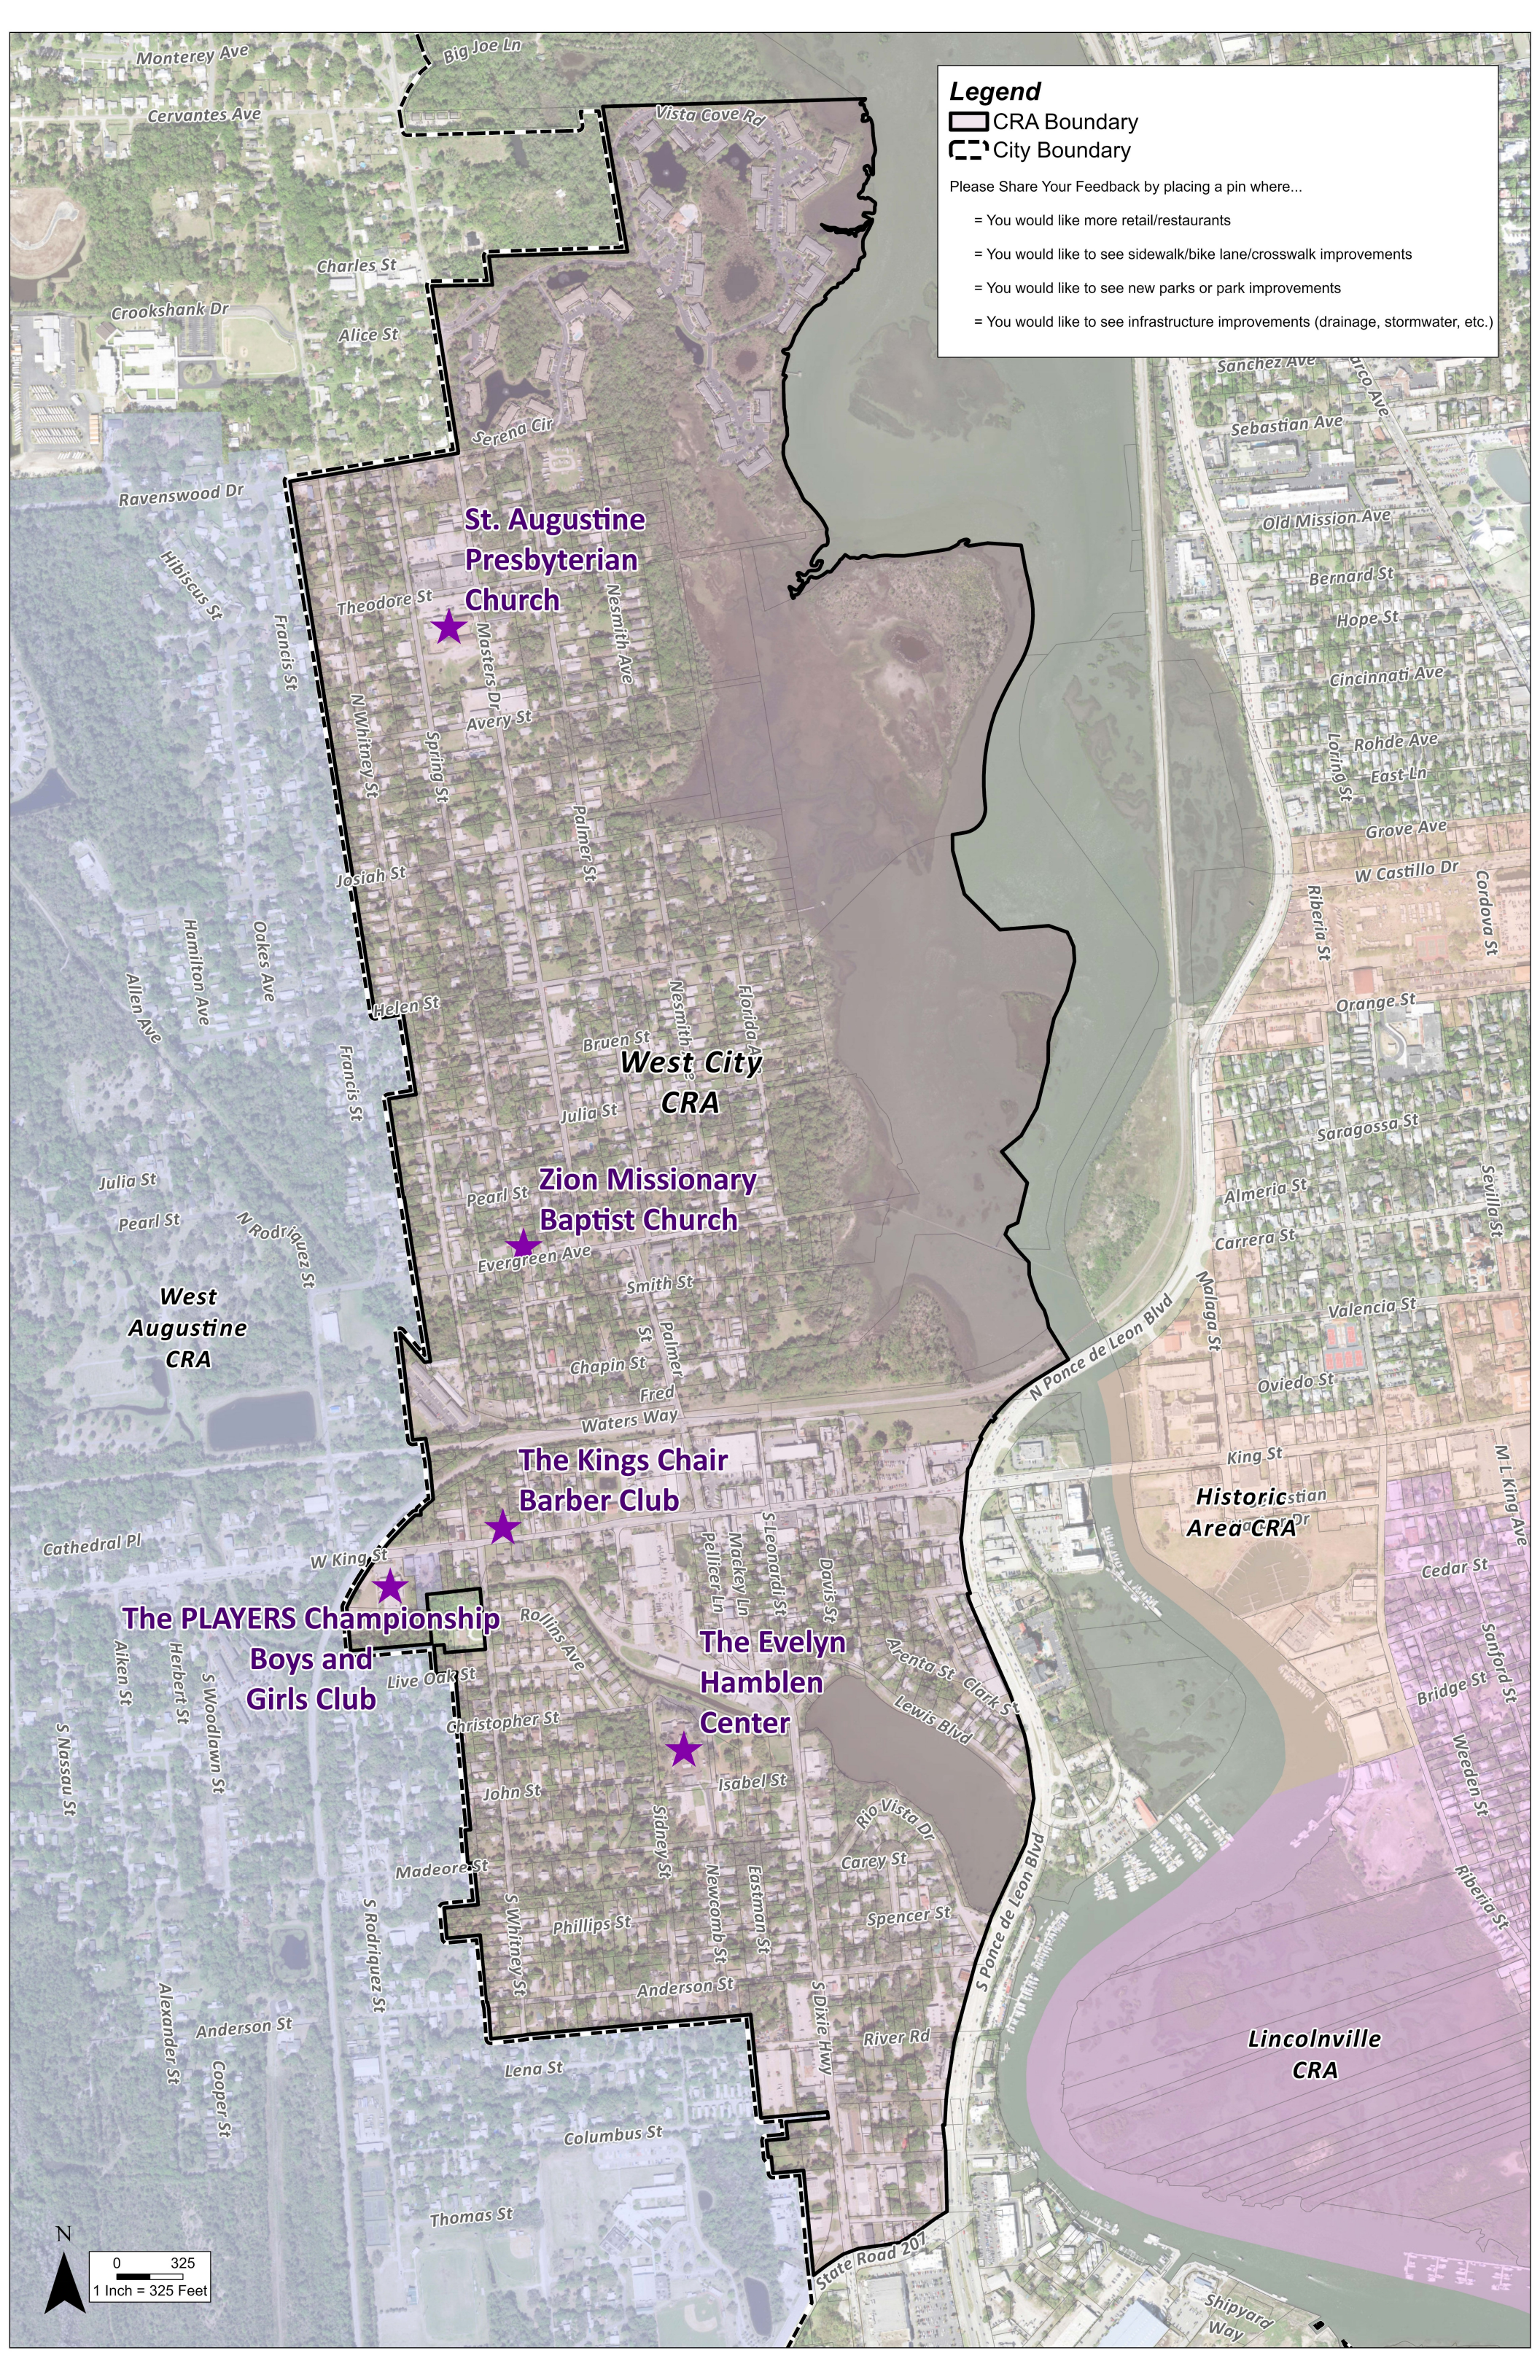

Legend

- CRA Boundary
- City Boundary

Please Share Your Feedback by placing a pin where...

- = You would like more retail/restaurants
- = You would like to see sidewalk/bike lane/crosswalk improvements
- = You would like to see new parks or park improvements
- = You would like to see infrastructure improvements (drainage, stormwater, etc.)

St. Augustine Presbyterian Church

Zion Missionary Baptist Church

The Kings Chair Barber Club

The PLAYERS Championship Boys and Girls Club

The Evelyn Hamblen Center

West City CRA

West Augustine CRA

Historic Area CRA